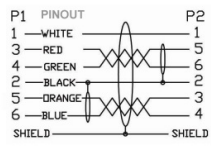

whiteflex.com

- ∞ Unlimited Smart
- ∞ Unlimited White
- ∞ Unlimited Flex