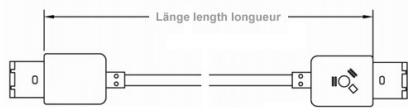

whiteflex.com

- ∞ Unlimited Smart
- ∞ Unlimited White
- ∞ Unlimited Flex